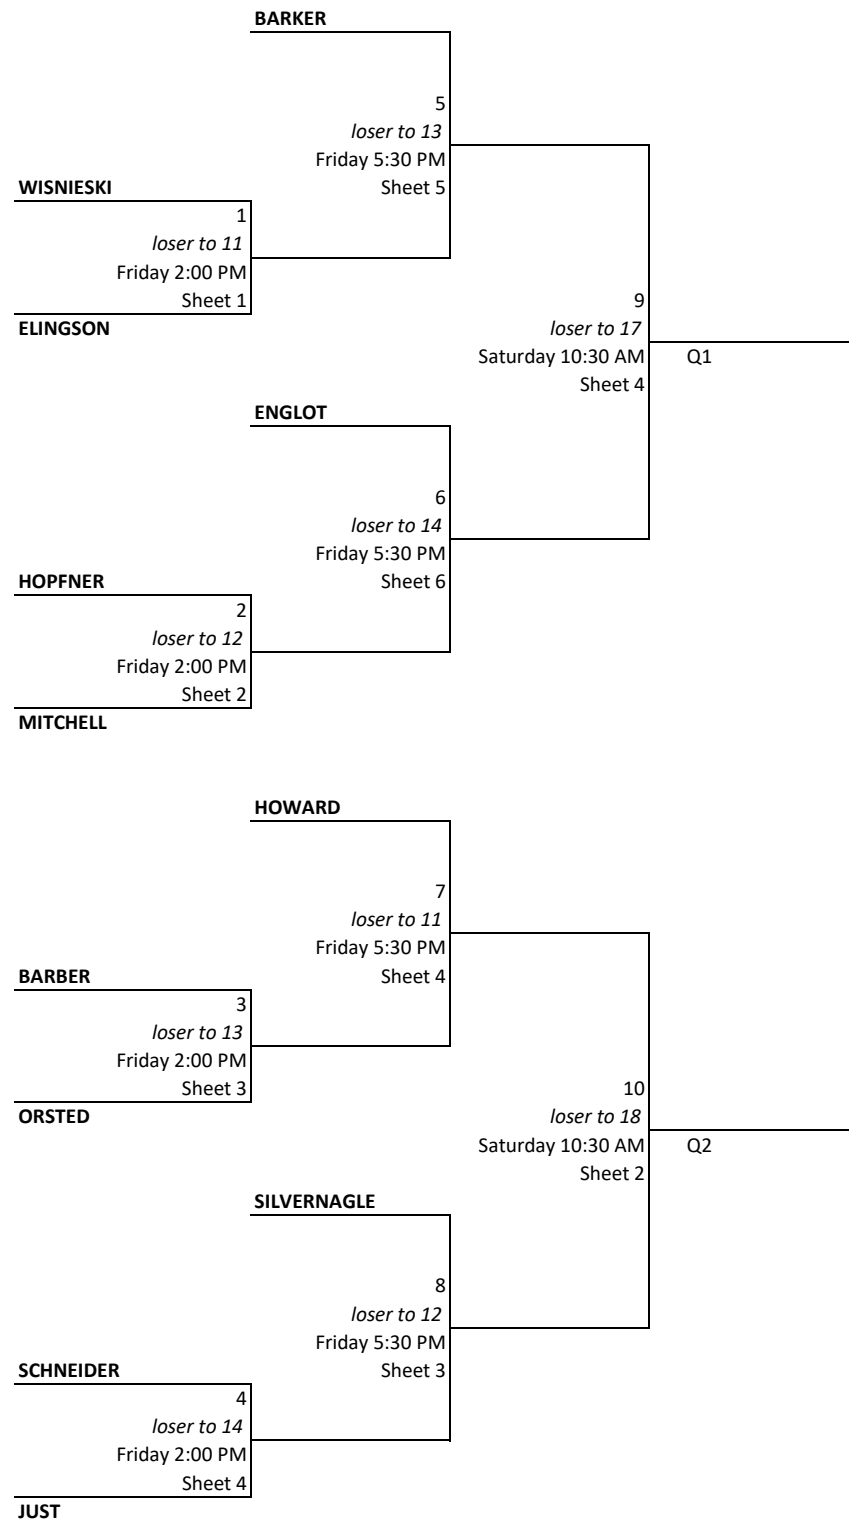

Saskatchewan Curlers Women's Tour - 2021 Swift Current Event

A EVENT

B EVENT

Draw	Time	Ice					
		1	2	3	4	5	6
1	Friday 2:00 PM	A1	A2	A3	A4	A5	A6
2	Friday 5:30 PM			A8	A7	A5	A6
3	Friday 9:00 PM	B12	B11	B14	B13		
4	Saturday 10:30 AM	B16	A10	C19	A9	B15	C20
5	Saturday 3:00 PM			B17	C22	C21	B18
6	Saturday 7:00 PM				C22	C21	
7	Sunday 8:30 AM		Q26	Q25			
8	Sunday 12:00 PM		Q27		Q28		
9	Sunday 4:00 PM					Q29	

C EVENT

CHAMPIONSHIP EVENT