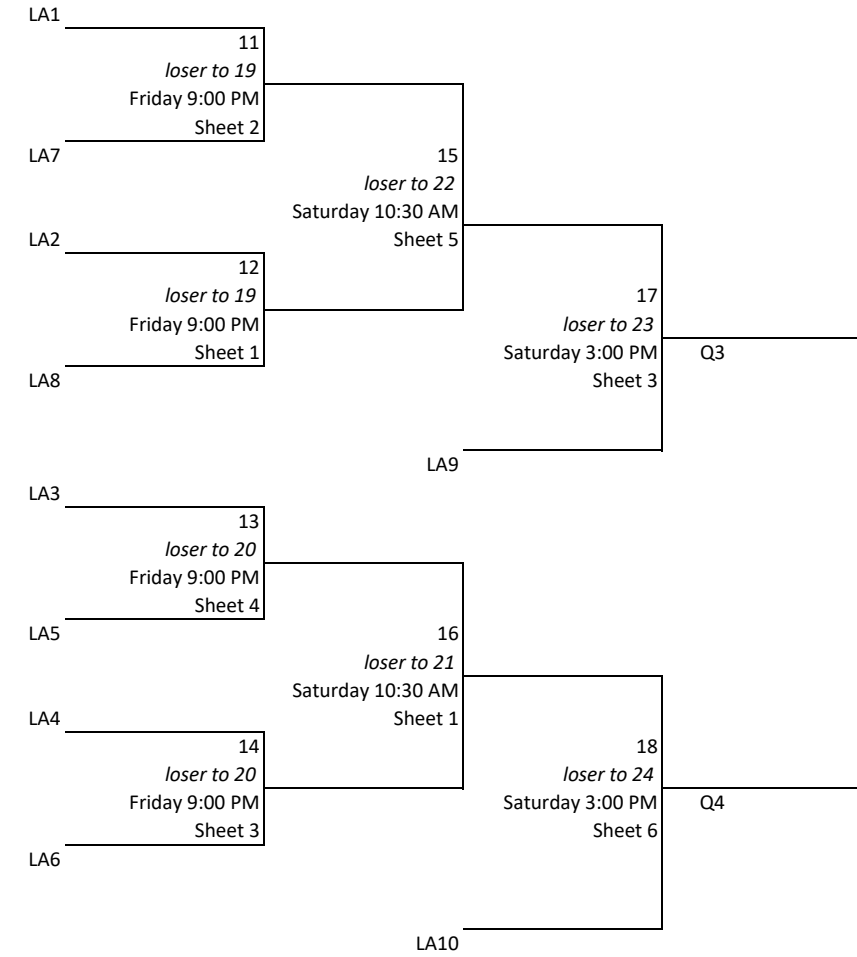

Saskatchewan Curlers Women's Tour - 2021 Swift Current Event

A EVENT

B EVENT

Draw	Time	Ice					
		1	2	3	4	5	6
1	Friday 2:00 PM	A1	A2	A3	A4	A5	A6
2	Friday 5:30 PM			A8	A7	A5	A6
3	Friday 9:00 PM	B12	B11	B14	B13		
4	Saturday 10:30 AM	B16	A10	C19	A9	B15	C20
5	Saturday 3:00 PM			B17	C22	C21	B18
6	Saturday 7:00 PM				C22	C21	
7	Sunday 8:30 AM		Q26	Q25			
8	Sunday 12:00 PM		Q27		Q28		
9	Sunday 4:00 PM					Q29	

C EVENT

CHAMPIONSHIP EVENT