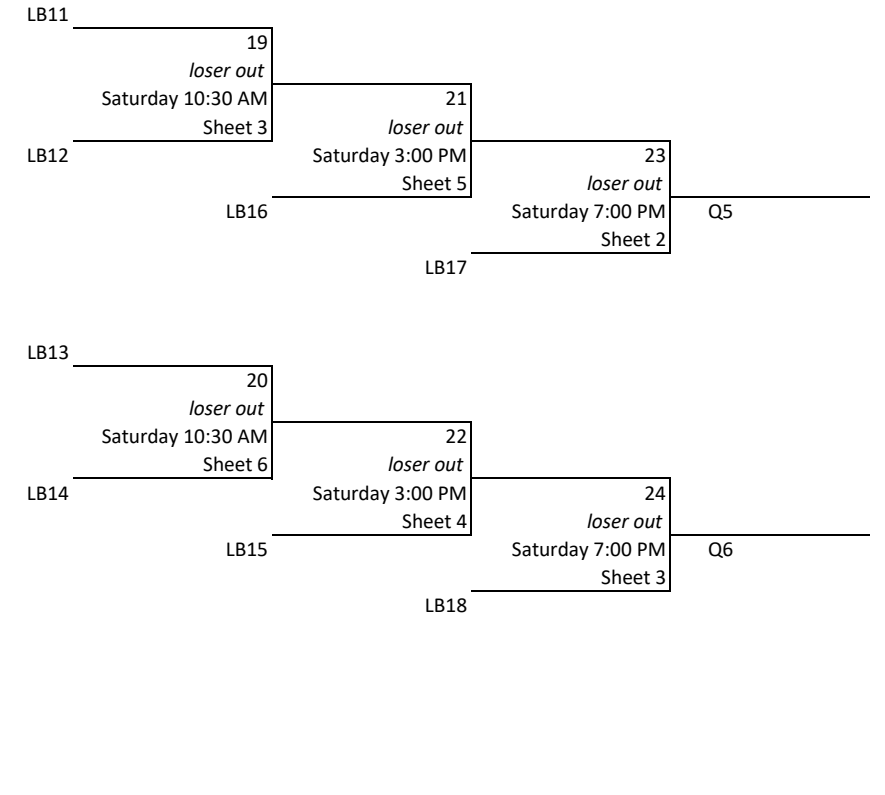

Saskatchewan Curlers Women's Tour - 2021 Swift Current Event

A EVENT

B EVENT

Draw	Time	Ice					
		1	2	3	4	5	6
1	Friday 2:00 PM	A1	A2	A3	A4	A5	A6
2	Friday 5:30 PM			A8	A7	A5	A6
3	Friday 9:00 PM	B12	B11	B14	B13		
4	Saturday 10:30 AM	B16	A10	C19	A9	B15	C20
5	Saturday 3:00 PM			B17	C22	C21	B18
6	Saturday 7:00 PM				C22	C21	
7	Sunday 8:30 AM		Q26	Q25			
8	Sunday 12:00 PM		Q27		Q28		
9	Sunday 4:00 PM					Q29	

C EVENT

CHAMPIONSHIP EVENT